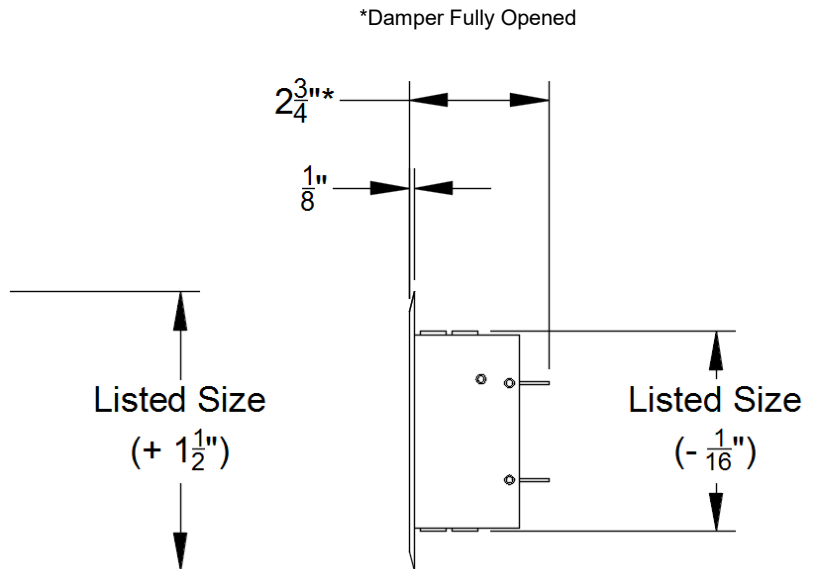

Model: _____ Size: _____ Tag: _____

Project Name: _____

Project Location: _____

Engineer: _____ Contractor: _____

Distributor: _____ Representative: _____

Features:

- Foot Operated Damper Control
- Multi-Shutter Damper