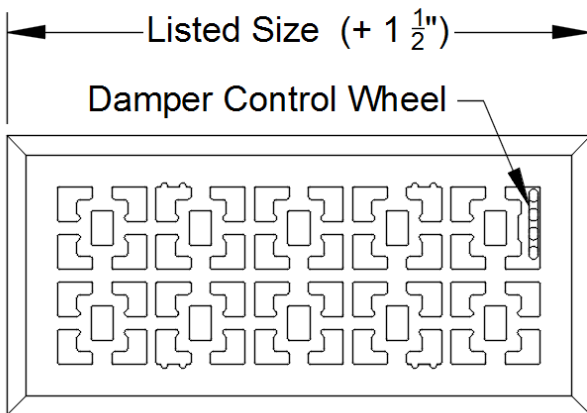

Model: _____ Size: _____ Tag: _____

Project Name: _____

Project Location: _____

Engineer: _____ Contractor: _____

Distributor: _____ Representative: _____

Features:

- Foot Operated Damper Control
- Multi-Shutter Damper