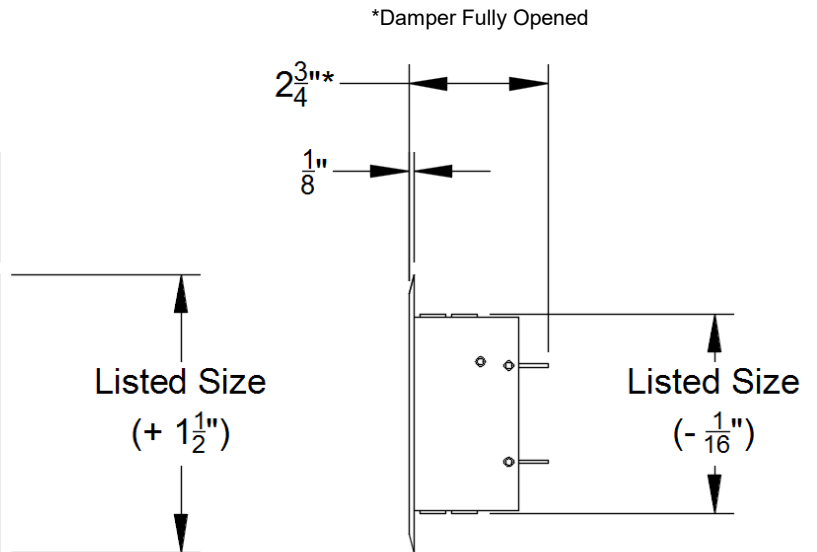

Model: _____ Size: _____ Tag: _____

Project Name: _____

Project Location: _____

Engineer: _____ Contractor: _____

Distributor: _____ Representative: _____

Features:

- Foot Operated Damper Control
- Multi-Shutter Damper