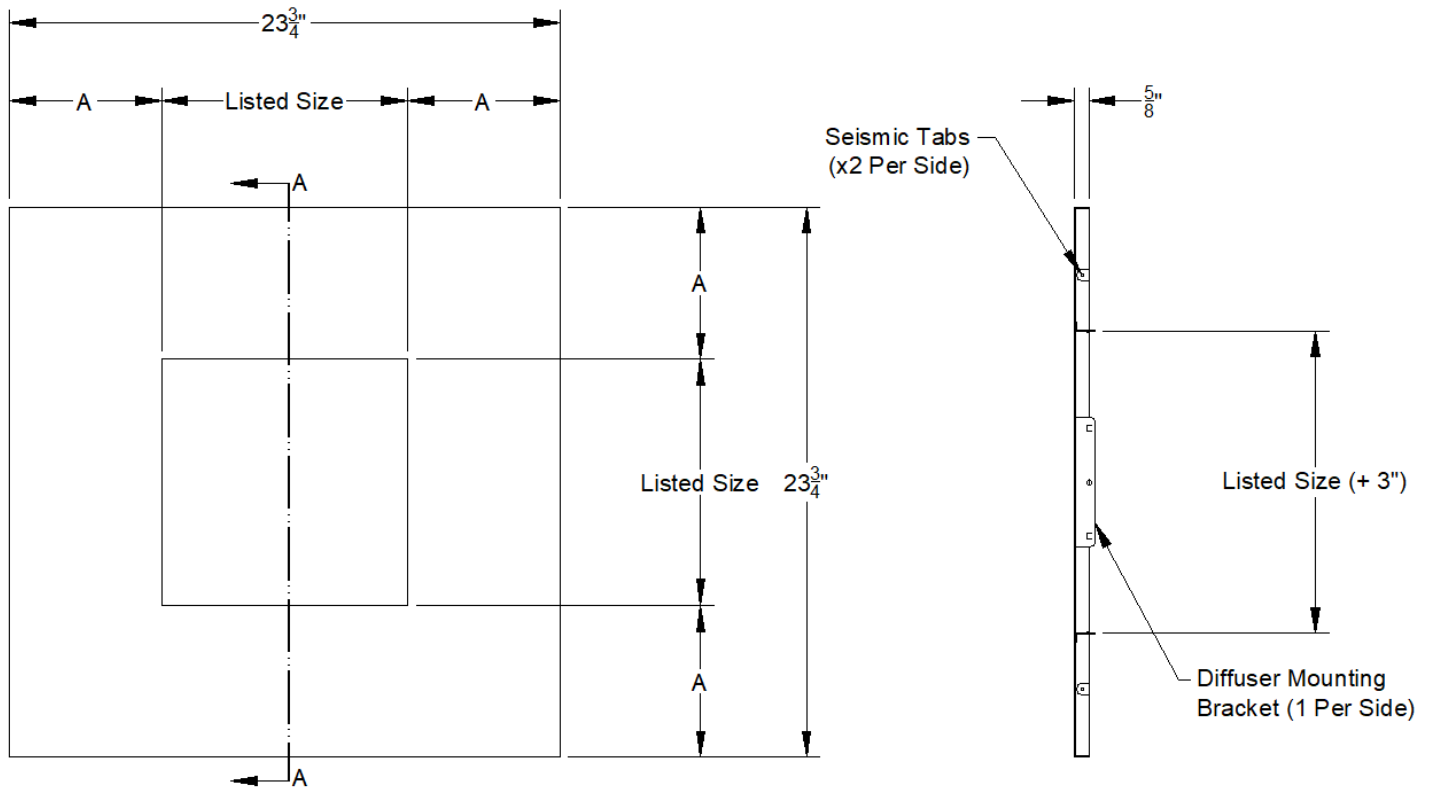

Model: _____ Size: _____ Tag: _____

Project Name: _____

Project Location: _____

Engineer: _____ Contractor: _____

Distributor: _____ Representative: _____

Features:

- Allows A500 Series Diffusers to be Installed in Lay-In T-Bar Applications.
- A500 Diffuser Snaps in from Backside of Panel.
- Pristine White Powder Coat Finish

Listed Size	Dim
	"A"
6" x 6"	8 9/16"
8" x 8"	7 9/16"
10" x 10"	6 9/16"
12" x 12"	5 9/16"
14" x 14"	4 9/16"
16" x 16"	3 9/16"
18" x 18"	2 9/16"
20" x 20"	1 9/16"

Note: This submittal is meant to demonstrate the general dimensions of this product. The illustrations are not meant to detail every aspect of the product. Drawings are not to scale. T.A. Industries, Inc. reserves the right to make changes without notice or obligations.